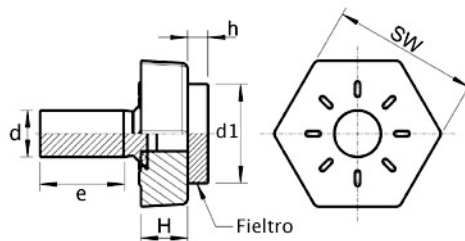

# 34000413 PIE AJUSTABLE LSF CON BASE DE FIELTRO

| Código      | SW | d    | e  | H | d1xh     |
|-------------|----|------|----|---|----------|
| 34000413001 | 19 | M 8  | 20 | 8 | 16,0x3,0 |
| 34000413002 | 19 | M 8  | 30 | 8 | 16,0x3,0 |
| 34000413003 | 19 | M 8  | 40 | 8 | 16,0x3,0 |
| 34000413004 | 19 | M 8  | 50 | 8 | 16,0x3,0 |
| 34000413005 | 27 | M 8  | 20 | 8 | 20,0x3,0 |
| 34000413006 | 27 | M 8  | 30 | 8 | 20,0x3,0 |
| 34000413007 | 27 | M 8  | 40 | 8 | 20,0x3,0 |
| 34000413008 | 27 | M 8  | 50 | 8 | 20,0x3,0 |
| 34000413009 | 27 | M 10 | 20 | 8 | 20,0x3,0 |
| 34000413010 | 27 | M 10 | 30 | 8 | 20,0x3,0 |
| 34000413011 | 27 | M 10 | 40 | 8 | 20,0x3,0 |
| 34000413012 | 27 | M 10 | 50 | 8 | 20,0x3,0 |