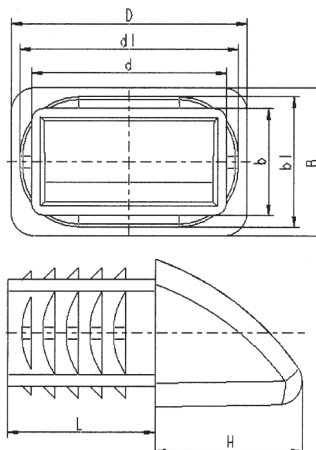

34000124 CONTERA VISUAL PARA TUBOS RECTANGULARES

Código	DxB	H	dx b	L	d1xb1
34000124001	30x20x1,5-2	25,0	23,0x13,0	25,0	27,6x17,6
34000124002	40x25x1,5-2	25,0	33,0x18,0	25,0	38,4x22,9
34000124003	50x25x1,5-2	25,0	43,0 x 18,0	25,0	47,0 x 22,0
34000124004	50x30x1,5-2	25,0	43,0x23,0	25,0	48,3x28,1
34000124005	60x20x1,5-2	25,0	53,0 x 13,0	25,0	57,0 x 17,0
34000124006	60x30x1,5-2	25,0	53,0 x 23,0	25,0	57,0 x 27,0
34000124007	60x40x1,5-2	25,0	53,0 x 33,0	25,0	57,0 x 37,0

Material: PE
 Color: Negro.
 Consultar cantidades mínimas.