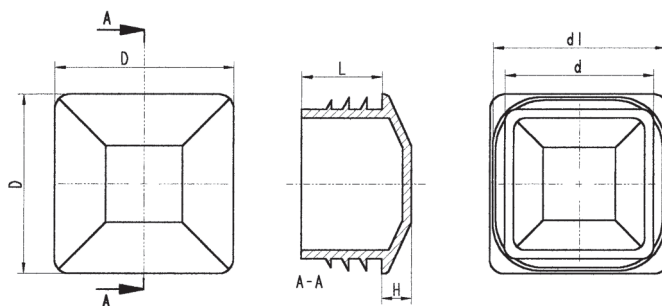

34000119 CONTERA BISELADA PARA TUBOS CUADRADOS

Código	Para tubo	D	H	d	L	d1
34000119001	20x20	20,0	5,0	15,0	12,0	19,0
34000119002	22x22	22,0	5,0	17,5	14,0	21,0
34000119003	25x25	25,0	5,0	20,0	13,5	24,5
34000119004	30x30	30,0	5,0	24,0	13,5	29,0
34000119005	35x35	35,0	5,0	27,8	14,5	34,0
34000119006	40x40	40,0	5,0	33,5	14,0	38,5
34000119007	50x50x1-2	50,5	5,0	45,0	19,5	49,5
34000119008	80x80	80,0	6,0	71,0	17,0	79,0

Material: PE
 Color: Negro.
 Consultar cantidades mínimas.