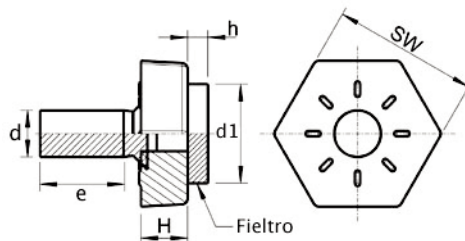

## 34000413 PIE AJUSTABLE LSF CON BASE DE FIELTRO

Código	SW	d	e	H	d1xh
34000413001	19	M 8	20	8	16,0x3,0
34000413002	19	M 8	30	8	16,0x3,0
34000413003	19	M 8	40	8	16,0x3,0
34000413004	19	M 8	50	8	16,0x3,0
34000413005	27	M 8	20	8	20,0x3,0
34000413006	27	M 8	30	8	20,0x3,0
34000413007	27	M 8	40	8	20,0x3,0
34000413008	27	M 8	50	8	20,0x3,0
34000413009	27	M 10	20	8	20,0x3,0
34000413010	27	M 10	30	8	20,0x3,0
34000413011	27	M 10	40	8	20,0x3,0
34000413012	27	M 10	50	8	20,0x3,0