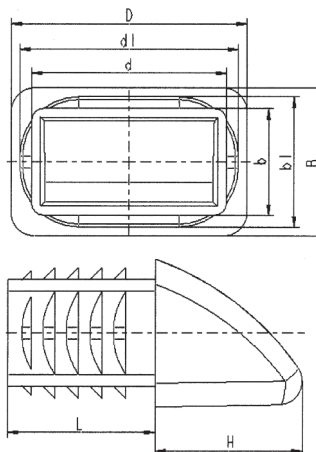

# 34000124 CONTERA VISUAL PARA TUBOS RECTANGULARES

Código	DxB	H	dx b	L	d1xb1
34000124001	30x20x1,5-2	25,0	23,0x13,0	25,0	27,6x17,6
34000124002	40x25x1,5-2	25,0	33,0x18,0	25,0	38,4x22,9
34000124003	50x25x1,5-2	25,0	43,0 x 18,0	25,0	47,0 x 22,0
34000124004	50x30x1,5-2	25,0	43,0x23,0	25,0	48,3x28,1
34000124005	60x20x1,5-2	25,0	53,0 x 13,0	25,0	57,0 x 17,0
34000124006	60x30x1,5-2	25,0	53,0 x 23,0	25,0	57,0 x 27,0
34000124007	60x40x1,5-2	25,0	53,0 x 33,0	25,0	57,0 x 37,0

Material: PE  
 Color: Negro.  
 Consultar cantidades mínimas.