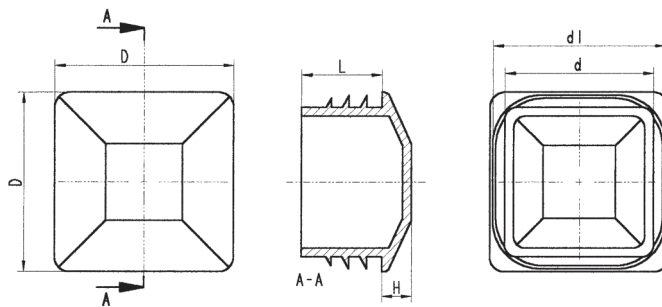

# 34000119 CONTERA BISELADA PARA TUBOS CUADRADOS

Código	Para tubo	D	H	d	L	d1
34000119001	20x20	20,0	5,0	15,0	12,0	19,0
34000119002	22x22	22,0	5,0	17,5	14,0	21,0
34000119003	25x25	25,0	5,0	20,0	13,5	24,5
34000119004	30x30	30,0	5,0	24,0	13,5	29,0
34000119005	35x35	35,0	5,0	27,8	14,5	34,0
34000119006	40x40	40,0	5,0	33,5	14,0	38,5
34000119007	50x50x1-2	50,5	5,0	45,0	19,5	49,5
34000119008	80x80	80,0	6,0	71,0	17,0	79,0

Material: PE  
 Color: Negro.  
 Consultar cantidades mínimas.