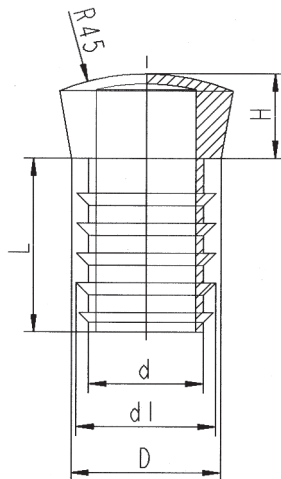

## 34000110 CONTERA CÓNICA PARA TUBOS REDONDOS

Código	D	d1	d	L	H
34000110001	18 x 1-2	17,0	13,0	25,0	12,0
34000110002	20 x 1-2	19,0	15,0	25,0	13,0
34000110003	22 x 1,5-2,5	20,8	15,0	30,0	14,0
34000110004	25 x 1,5-2,5	23,0	18,0	30,0	15,0
34000110005	28 x 1,5-2,5	26,0	21,0	30,0	16,0
34000110006	30 x 1,5-2,5	28,0	23,0	35,0	17,0

Material: PE

Color: Negro.

Consultar cantidades mínimas.