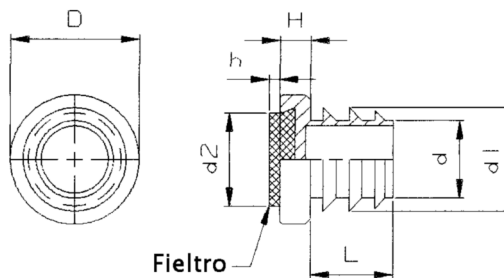

34000107 CONTERA GLF CON FIELTRO PARA TUBOS REDONDOS

Código	D	E	H	d	L	d1	d2xh
34000107001	19,0	1,5-2	6,0	12,3	16,0	16,5	Ø14x2
34000107002	20,0	1,5-2,5	6,0	13,5	16,0	17,5	Ø15x2
34000107003	22,0	1,5-2,5	6,0	15,5	16,0	19,4	Ø20x2
34000107004	25,0	1,5-2,5	6,0	18,5	16,0	22,4	Ø20x2
34000107005	28,0	1,5-2,5	5,0	21,5	14,0	27,0	Ø20x3
34000107006	32,0	1,5-2,5	6,0	23,5	16,0	27,7	Ø27x2
34000107007	32,0	1,5-2,5	6,0	25,5	16,0	29,4	Ø27x2

Material: PP
 Color: Negro.
 Consultar cantidades mínimas.