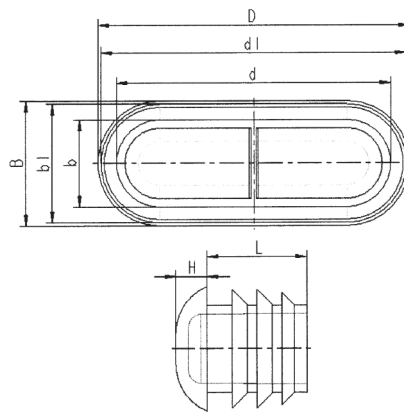

34000129 CONTERA VISUAL PARA TUBOS OVALADOS

Código	Para tubo	DxB	H	dx b	L	d1xb1
34000129001	30x15x1,5-2	30,0x15,0	4,0	24,0x9,0	16,0	27,5x12,5
34000129002	35x15x1,5-2	35,0x15,0	4,5	27,5x8,0	12,0	33,5x13,9
34000129003	38x20x1,5-2	38,0x20,0	4,5	32,5x14,2	12,0	37,5x19,2
34000129004	40x20x1,5-2	40,0x20,0	5,0	34,0x14,0	12,0	39,0x18,5
34000129005	50x20x1,5-2	50,0x20,0	5,0	44,0x14,0	12,0	49,0x18,7
34000129006	60x30x1,5-2	60,0x30,0	8,0	54,5x24,0	13,5	58,1x28,1

Material: PE

Color: Negro.

Consultar cantidades mínimas.