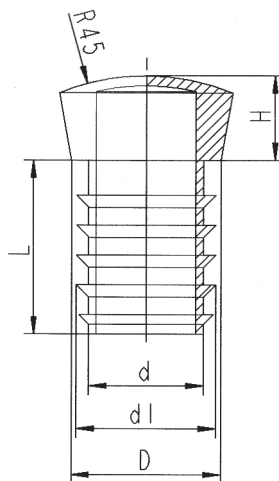

34000110 CONTERA CÓNICA PARA TUBOS REDONDOS

Código	D	d1	d	L	H
34000110001	18 x 1-2	17,0	13,0	25,0	12,0
34000110002	20 x 1-2	19,0	15,0	25,0	13,0
34000110003	22 x 1,5-2,5	20,8	15,0	30,0	14,0
34000110004	25 x 1,5-2,5	23,0	18,0	30,0	15,0
34000110005	28 x 1,5-2,5	26,0	21,0	30,0	16,0
34000110006	30 x 1,5-2,5	28,0	23,0	35,0	17,0

Material: PE

Color: Negro.

Consultar cantidades mínimas.